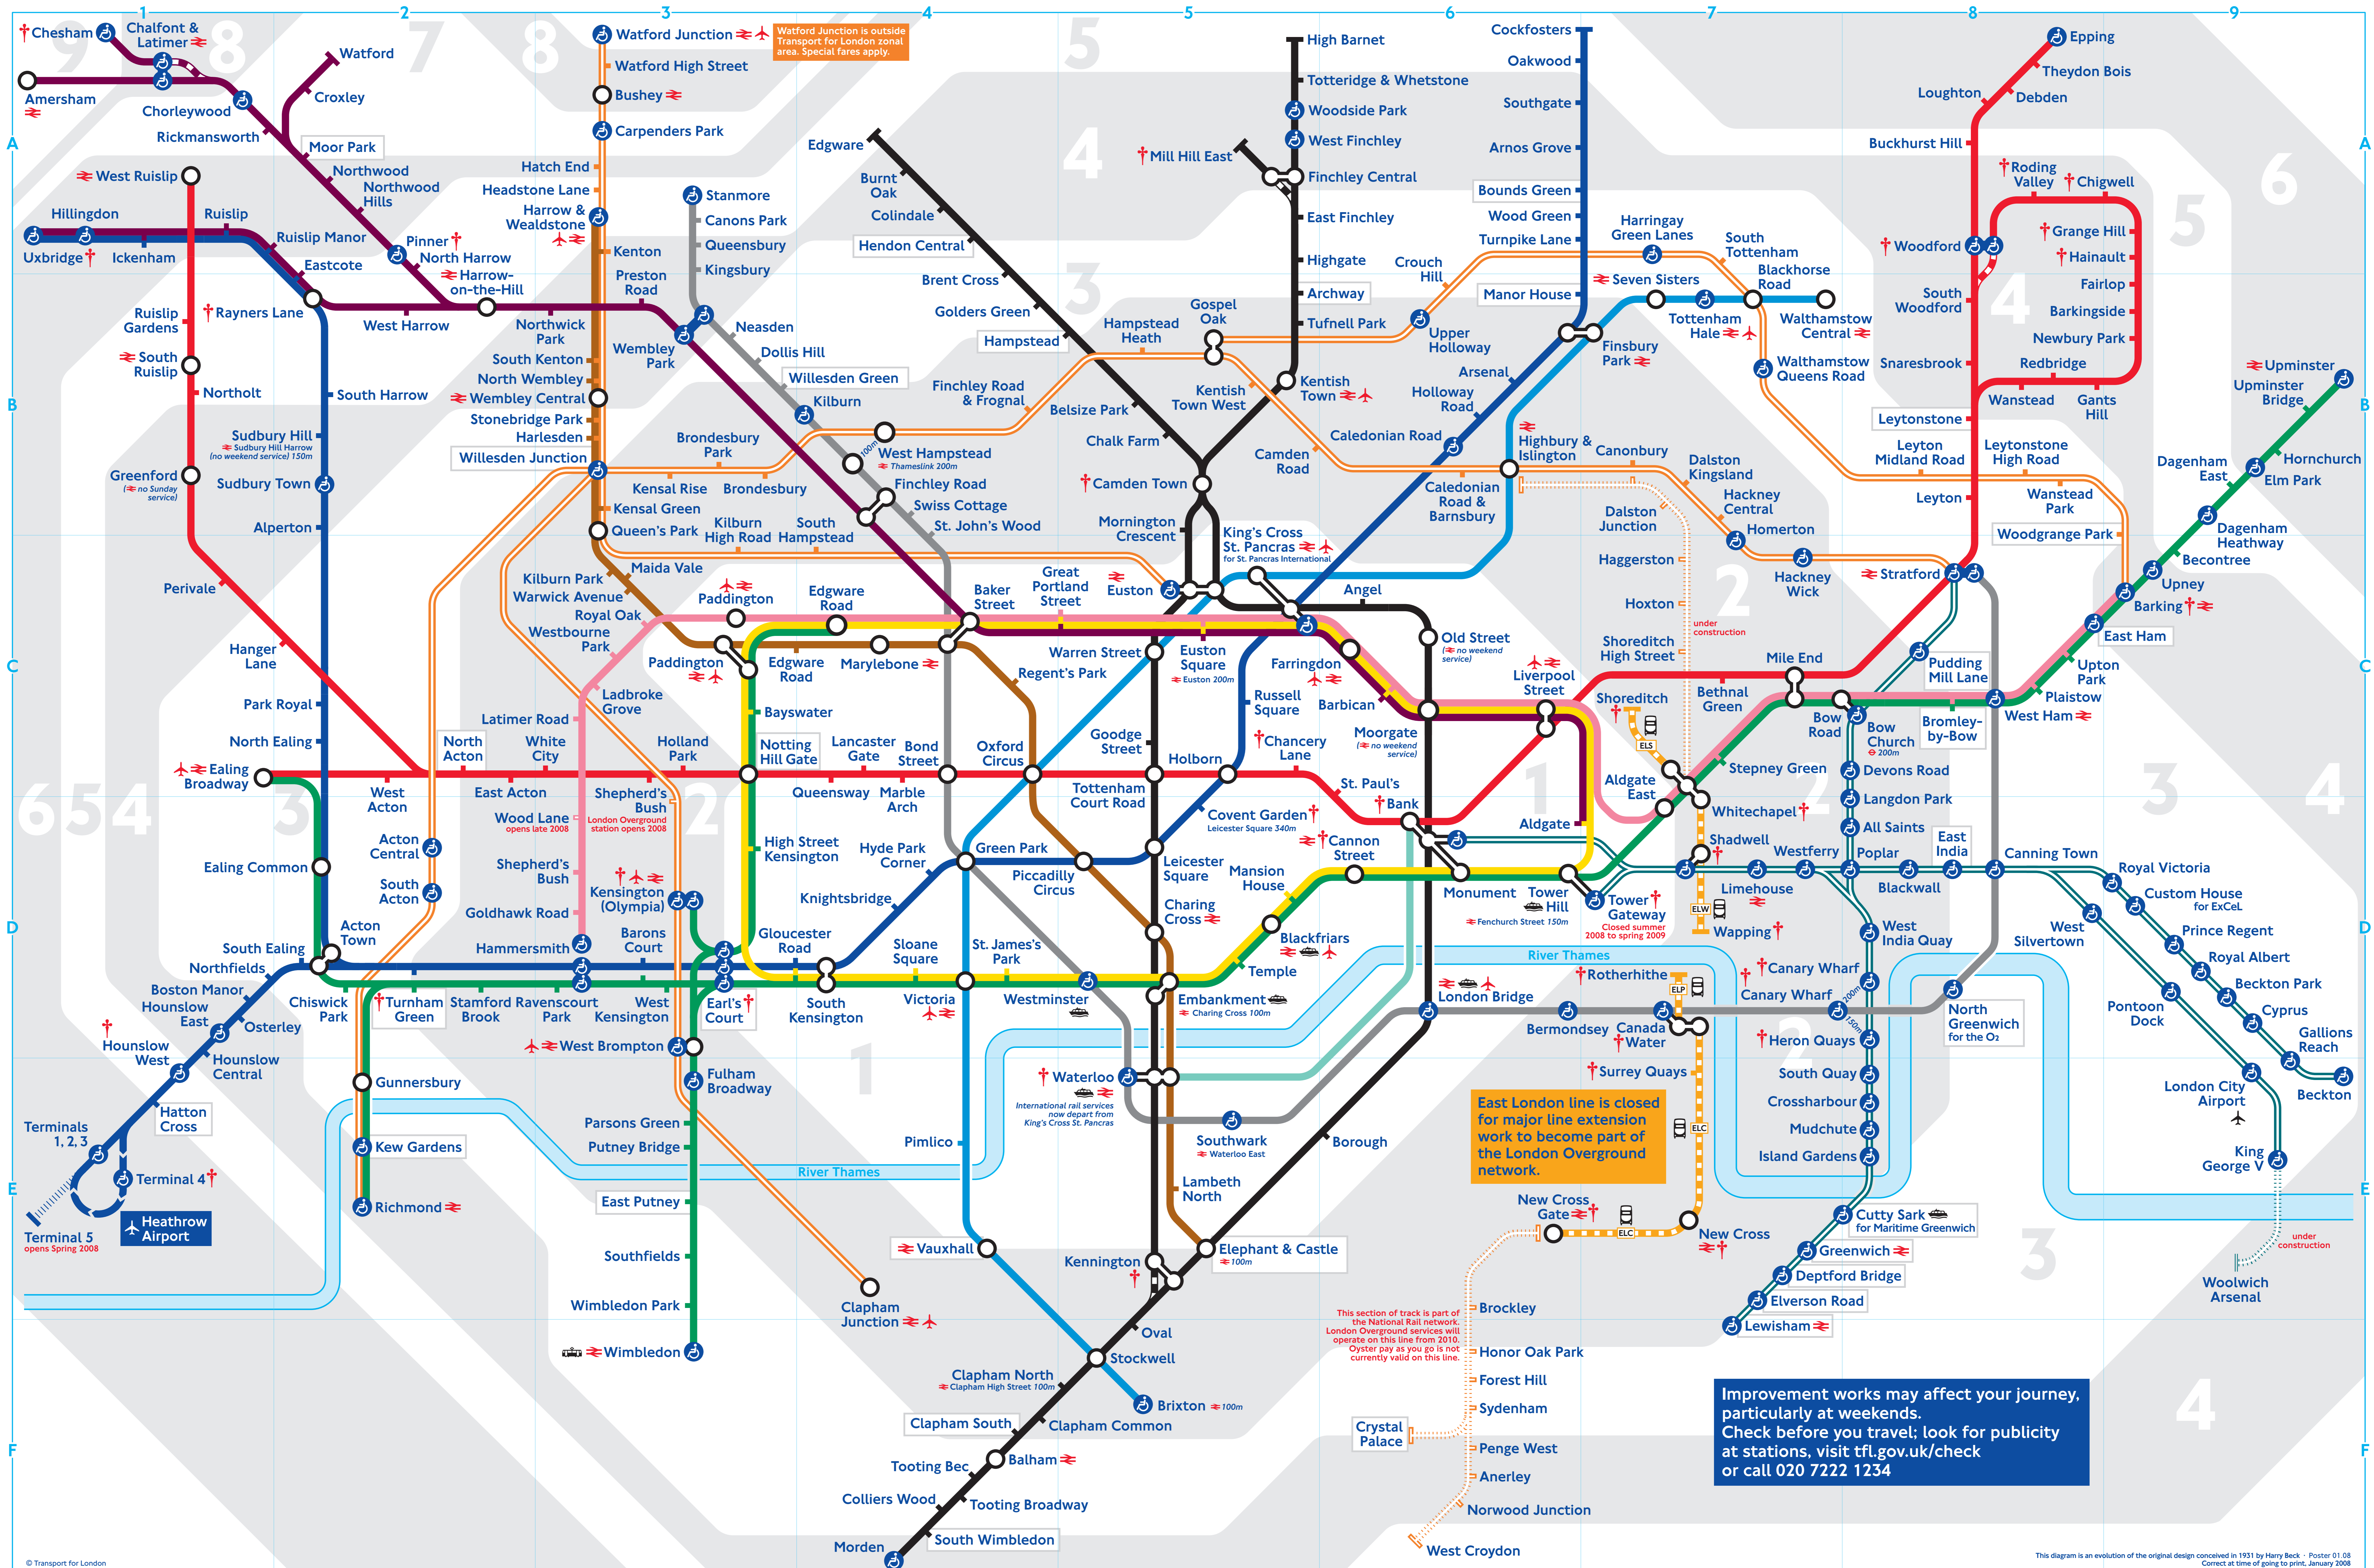

Tube map

- Bakerloo
- Central
- Restricted service
- Circle
- District
- Hammersmith & City
- Jubilee
- Metropolitan
- Restricted service
- Northern
- Restricted service
- Piccadilly
- Victoria
- Waterloo & City
- London Overground
- DLR
- Replacement bus service

- Interchange stations
- Step-free access from the platform to the street
- Connections with National Rail
- Check before you travel. See index below
- Connections with riverboat services
- Connection with Tramlink
- Location of Airport
- Interchange with National Rail services to airport
- Replacement bus services
- Bicycle parking
- Car parks
- Toilets on site/nearby
- Travel Information Centres

- 9 Station in Zone 9
- 8 Station in Zone 8
- 7 Station in Zone 7
- 6 Station in both zones
- 5 Station in Zone 6
- 4 Station in Zone 5
- 3 Station in both zones
- 2 Station in Zone 3
- 1 Station in both zones

East London line is closed for major line extension work to become part of the London Overground network.

Important works may affect your journey, particularly at weekends. Check before you travel; look for publicity at stations; visit tfl.gov.uk/check or call 020 7222 1234

Line	Station	Facilities	Zone	Line	Station	Facilities	Zone	Line	Station	Facilities	Zone	Line	Station	Facilities	Zone
A	Acton Central		2	D4	Charing Cross		1	D5	Covent Garden		1	D6	Highgate		4
B	Bakerloo		2	D5	Chancery Lane		1	D6	Covent Garden		1	D7	High Street Kensington		4
C	Central		2	D6	Chancery Lane		1	D7	Covent Garden		1	D8	High Street Kensington		4
D	District		2	D7	Chancery Lane		1	D8	Covent Garden		1	D9	High Street Kensington		4
E	DLR		2	D8	Chancery Lane		1	D9	Covent Garden		1	D10	High Street Kensington		4
F	Metropolitan		2	D9	Chancery Lane		1	D10	Covent Garden		1	D11	High Street Kensington		4
G	Northern		2	D10	Chancery Lane		1	D11	Covent Garden		1	D12	High Street Kensington		4
H	Piccadilly		2	D11	Chancery Lane		1	D12	Covent Garden		1	D13	High Street Kensington		4
I	Victoria		2	D12	Chancery Lane		1	D13	Covent Garden		1	D14	High Street Kensington		4
J	Waterloo & City		2	D13	Chancery Lane		1	D14	Covent Garden		1	D15	High Street Kensington		4
K	London Overground		2	D14	Chancery Lane		1	D15	Covent Garden		1	D16	High Street Kensington		4
L	Replacement bus service		2	D15	Chancery Lane		1	D16	Covent Garden		1	D17	High Street Kensington		4